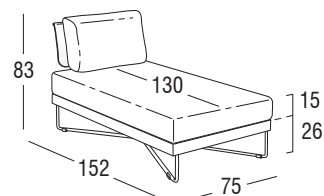

Design: Santiago Sevillano
Product: Lounge
Sizes: **cm 75x152x83h (30"x60"x33"h)**
seat **cm 41h (16"h)**

FEATURES

Frame: Aluminum with 304 steel base and back.
Polyester powder coating (Akzo Nobel)

Glides: Nylon PA 6

Net weight unit 25
Gross weight 30
Unit per package 1
Package sizes cm 79x154x80h
Package volume m³ 0,97

Stackable NO

FINISHINGS

UV, marine environment, scratch resistant

White

Terra

FABRICS

Different types of fabrics available in:
Acrylic - Polypropylene - Polyester - PVC
See the collection in the catalog and online.